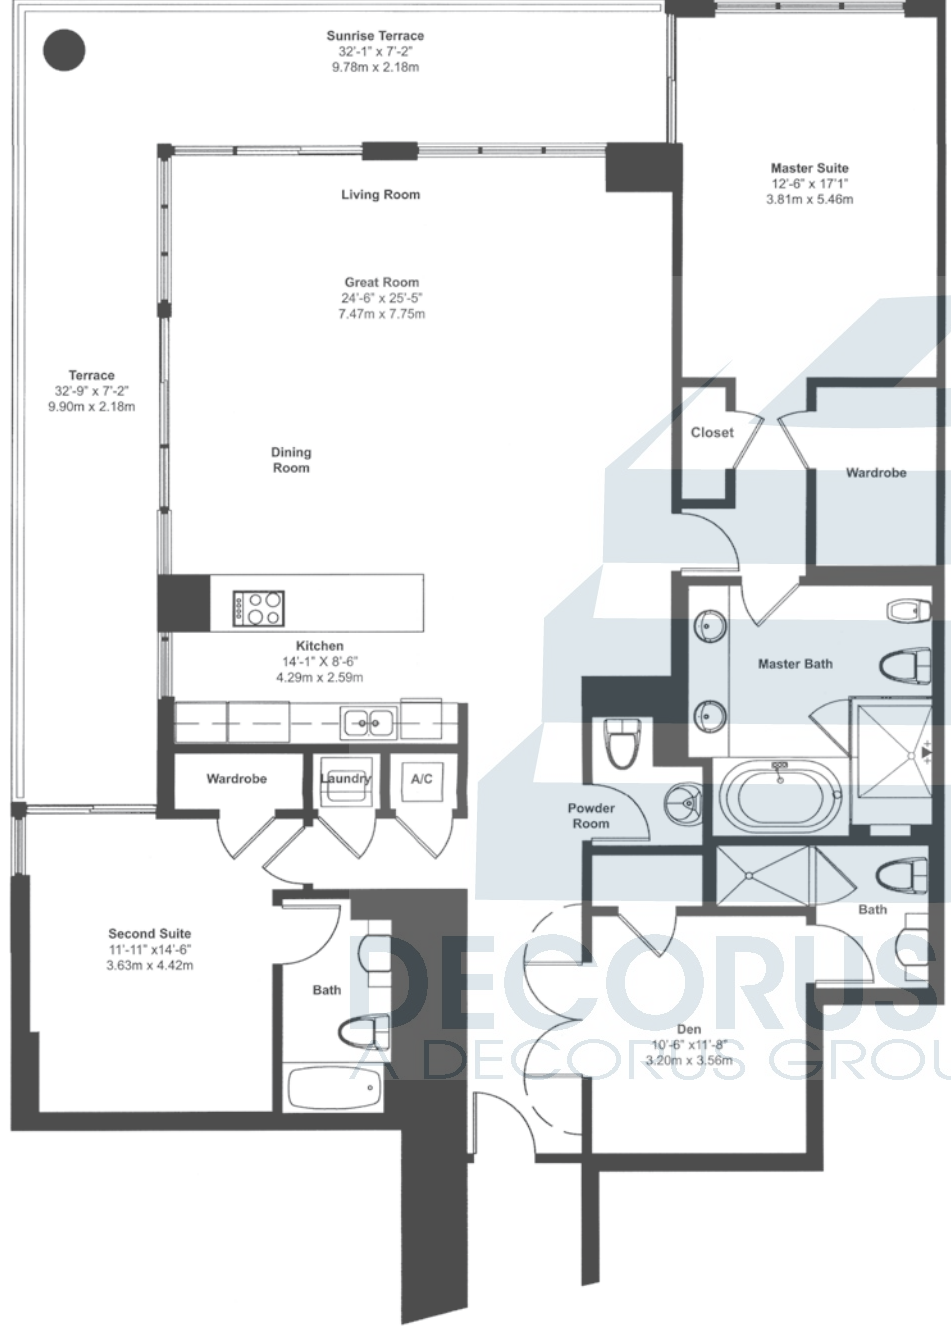

beach club

at Hallandale

Floorplan B

2 Bedrooms with Den, 3.5 Baths
 2078 sq. ft.
 464 sq. ft. Balcony
 2542 total sq. ft.

Tower 1 & 3

Atlantic Ocean

South Ocean Drive
 (State Road A.1.A.)

www.yourbeachclub.com